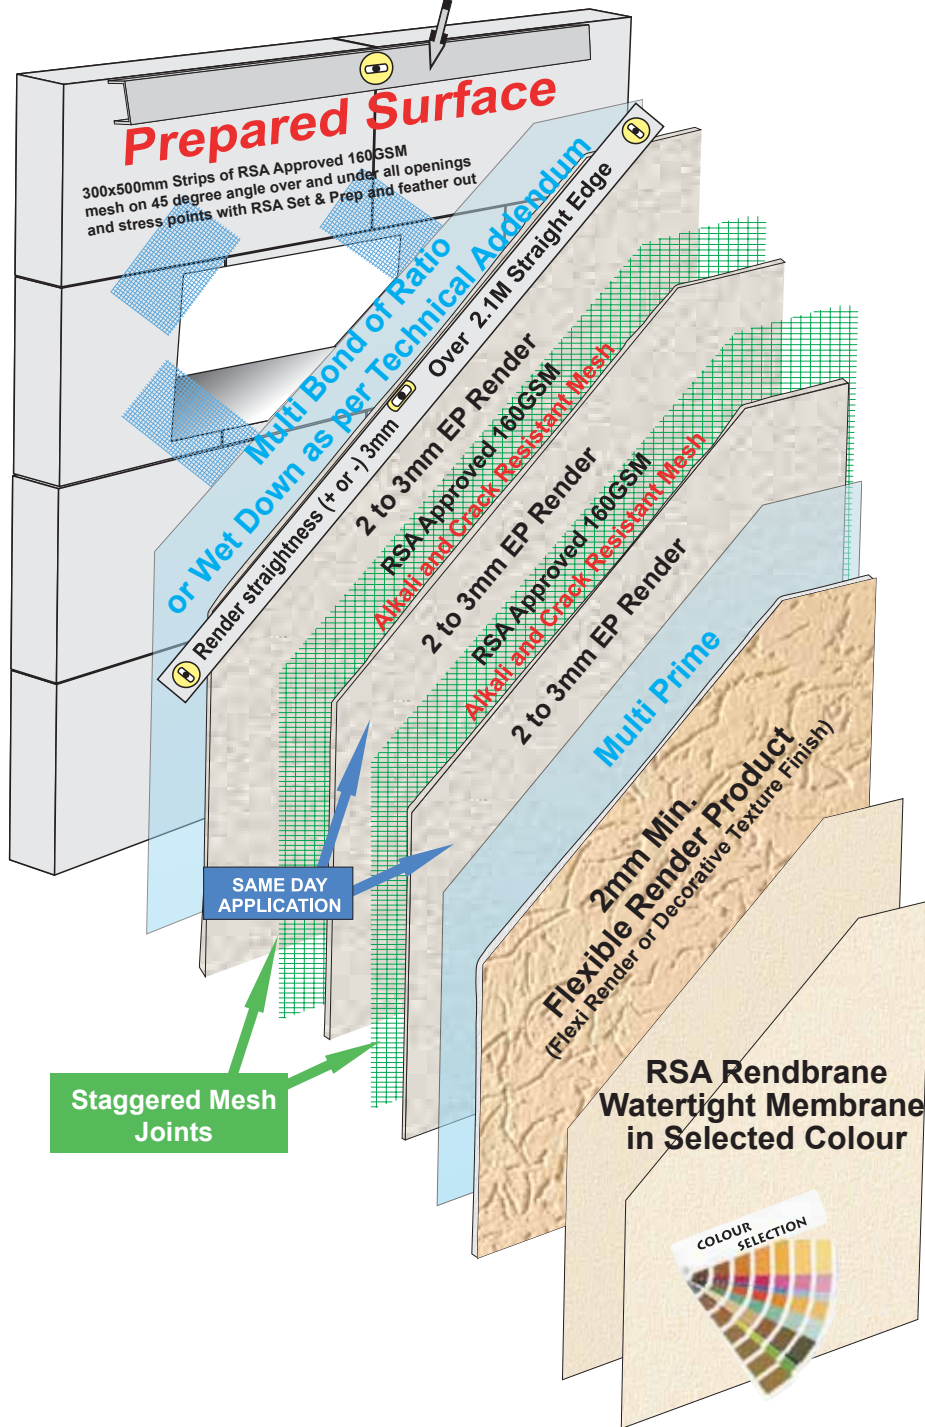

Star Render System for Hebel Block

RSA

Wall straightness (+ or -) 5mm over 3M Straight Edge

Render System for Hebel Block

Render Systems Australia is a Division of River Sands Pty Ltd. For further information phone 07 3287 6444 or visit www.render systems australia.com.au

Technical and Aesthetic Rating		
Flexibility (crack resistance) Superior	Aesthetics (render straightness) Excellent	Water Tightness Superior

RSA offers a 7 Year Product Warranty provided:-

1. All substrates are installed in accordance with manufacturer specifications, Australian Standards and Good Trade Practices.
2. All products and processes as detailed above are applied by an RSA preferred contractor and in accordance with RSA Data Sheets, Application Information and Good Trade Practices. For further information visit: www.render systems australia.com.au or Tel. (07) 3287 6444
We reserve the right to alter the above specifications at any time, without prior notice.
3. Guidelines Only – Please refer to RSA Product Data Sheets and Application Guidelines